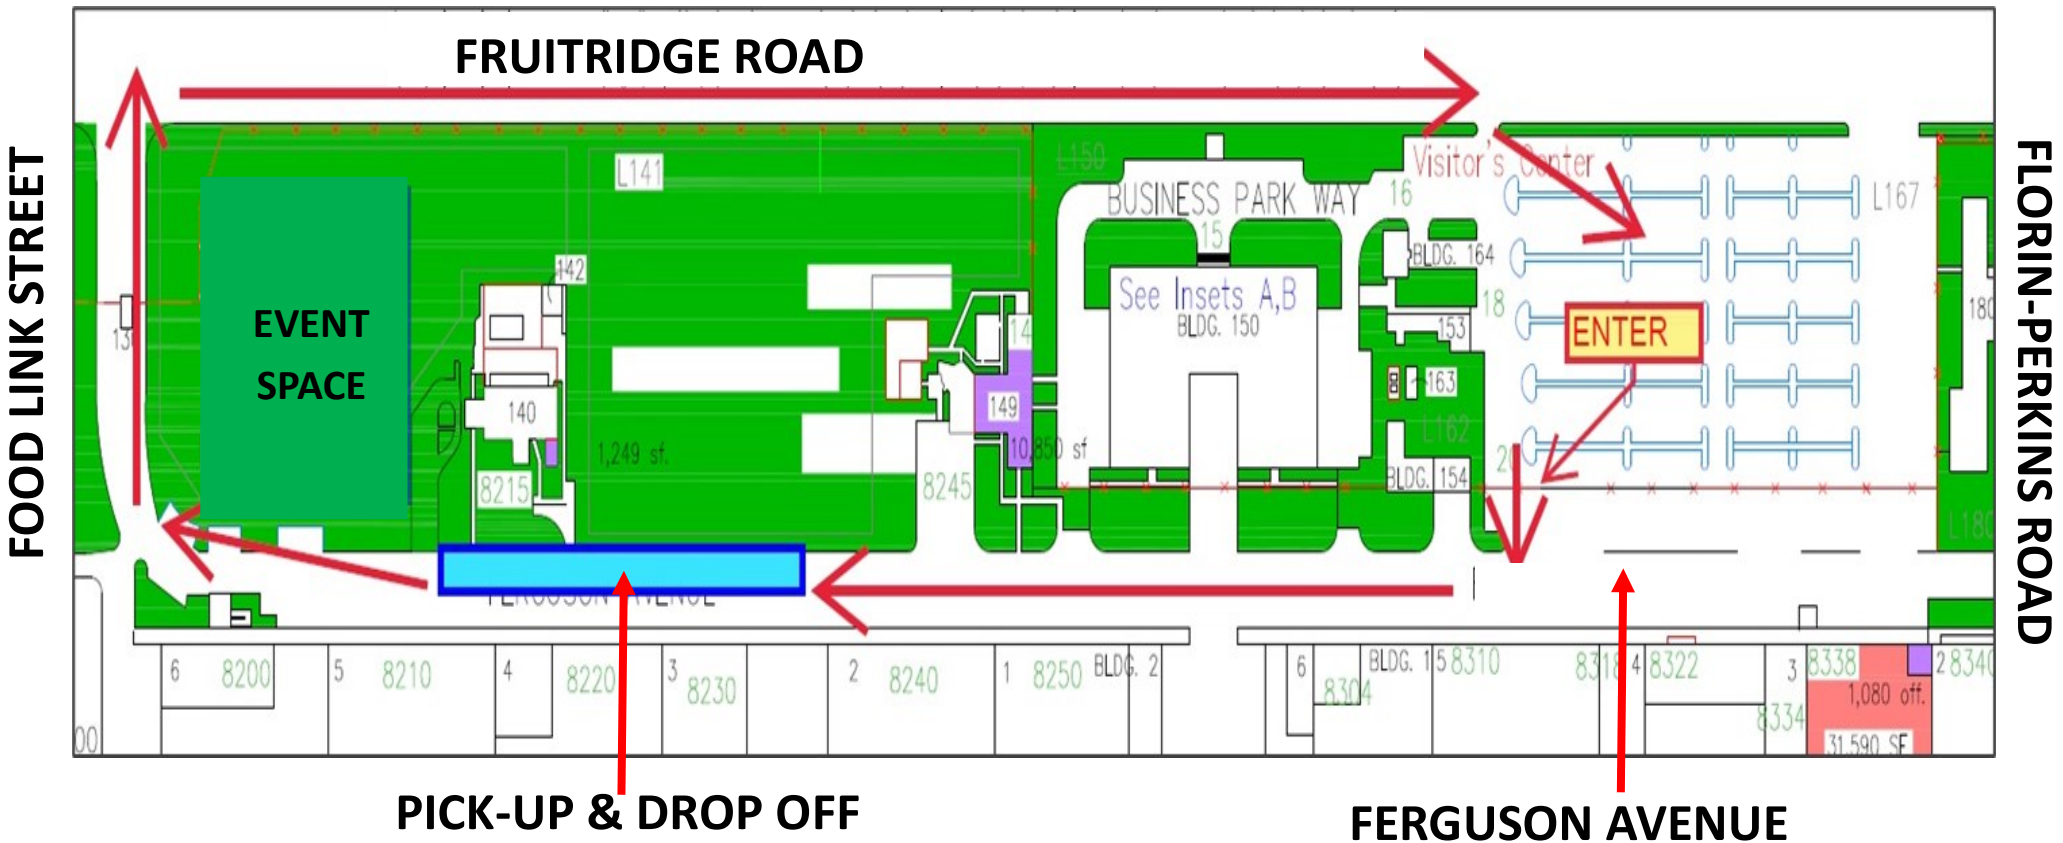

Depot Park—Pick-Up & Drop Off Flow

1. Enter main parking lot off of Fruitridge Road.
2. Proceed through guard gate and turn right onto Ferguson Avenue.
3. Stop to drop off or pick up passengers at the Event Center Building.
4. Return vehicle to main parking lot as noted by red arrows.